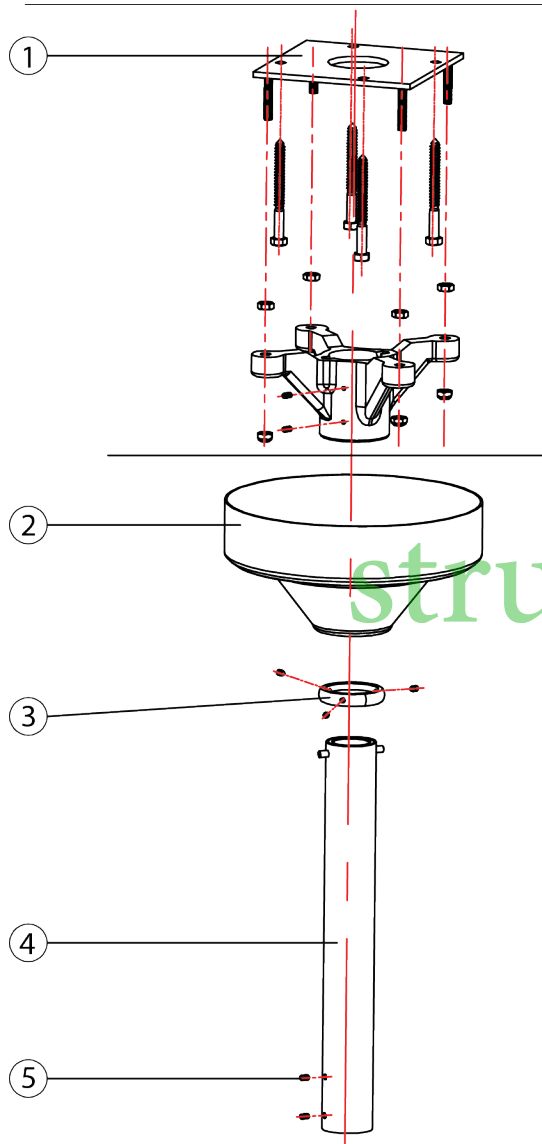

TPC

Lucent L690 Ceiling Bracket

No.	Description	Part Number
1	Ceiling Bracket	L690-BMK
2	Ceiling Cover	L690-BMK-C
3	Securing Collar	L900-56051
4	Light post	56032-F
4	Post 8'	L690-08
4	Post 9'	L690-09
4	Post 10'	L690-10
4	Post 11'	L690-11
5	Set Screw	L690-SS